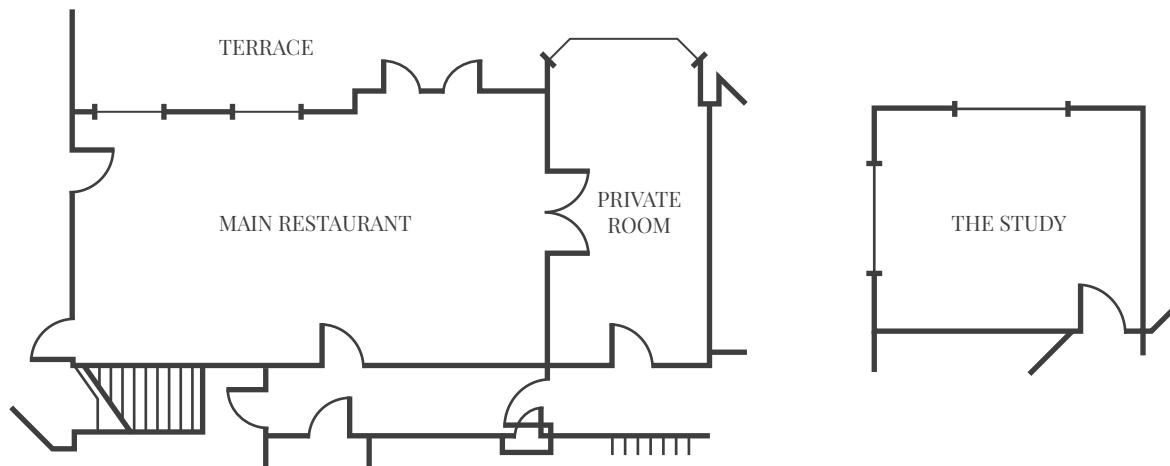

HAMBLETON HALL

Occasions & Meetings

		PRIVATE ROOM	MAIN RESTAURANT	THE STUDY
CAPACITY	Boardroom	16	20	10
	Theatre	25	40	16
DIMENSIONS	Length	6.1m	9.4m	5.0m
	Width	3.9m	5.7m	3.9m
	Height	3.0m	3.0m	3.0m
LIGHTING	Natural	✓	✓	✓
	Blackout	✓	✓	✓
	Dimmer	✓	✓	✓
POWER	3 Phase	-	-	-
	Points	1	2	3
LOCATION		Ground Floor	Ground Floor	Ground Floor